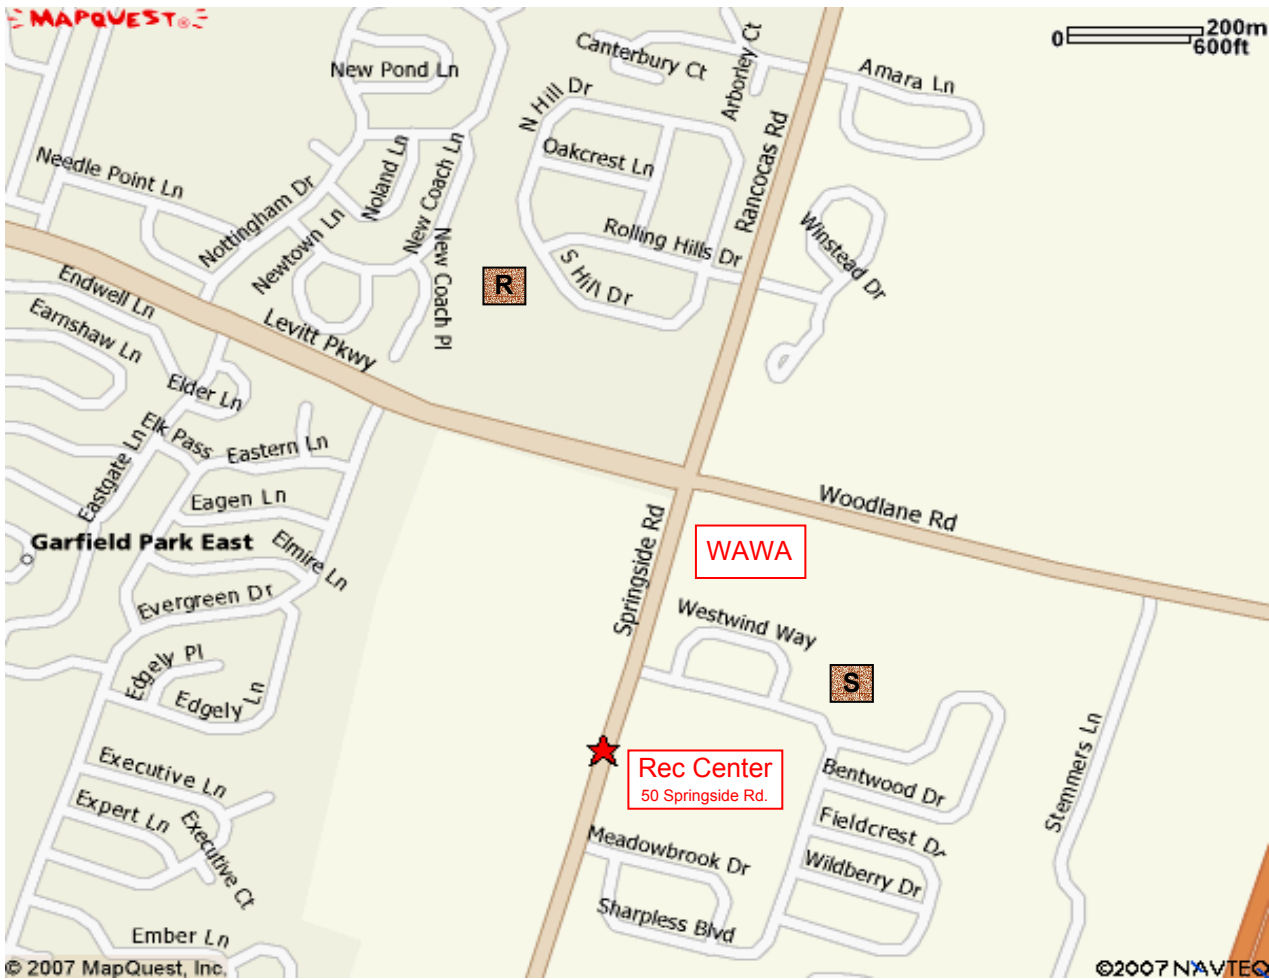

DIRECTIONS TO SOFTBALL FIELDS SPRING MEADOWS AND ROLLING HILLS

SPRING MEADOWS FIELD S

From 295 Exit 45B (Rancocas Rd. -- toward Willingboro)
Go to traffic light. Turn right just before at jughandle. Bear right onto Springside Rd. Go about 1 mile.
Make right turn on Sharpless Blvd. Field is straight on left.

From Woodlane Rd. toward Willingboro (from Westampton area)
Go to traffic light (WAWA on left). Turn left on Springside Rd.
Make first left on Sharpless Blvd. Field is straight on left.

ROLLING HILLS FIELD R

From 295 Exit 45B (Rancocas Rd. -- toward Willingboro)
Go to traffic light. Turn right just before at jughandle. Bear right onto Springside Rd. Go about 1 mile.
Go straight thru light and make first left (Rolling Hills Drive)
Field is 2 blocks straight ahead.

From Woodlane Rd. toward Willingboro (from Westampton area)
Go to traffic light (WAWA on left). Turn right on Springside Rd.
Make first left on Rolling Hills Dr. Field is 2 blocks straight ahead.